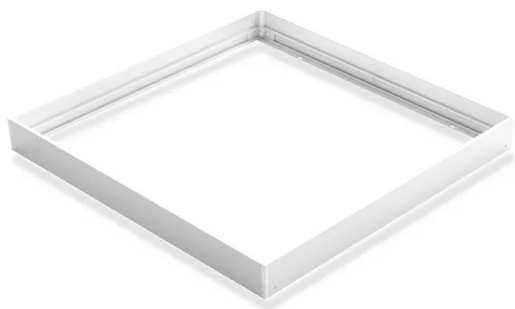

Product name	Asalite LED Panel frame (62 mm) 60x60cm for Backlit panel
Product code	ASAL0251
EAN-code	5999565665142
Packaging unit	1pcs, 25pcs/carton

Technical Details

IP protection	IP 20
Dimension	60 x 60 x 6,2 cm
Product form	square
Product material	aluminium
Product colour	white
Product weight	560 g