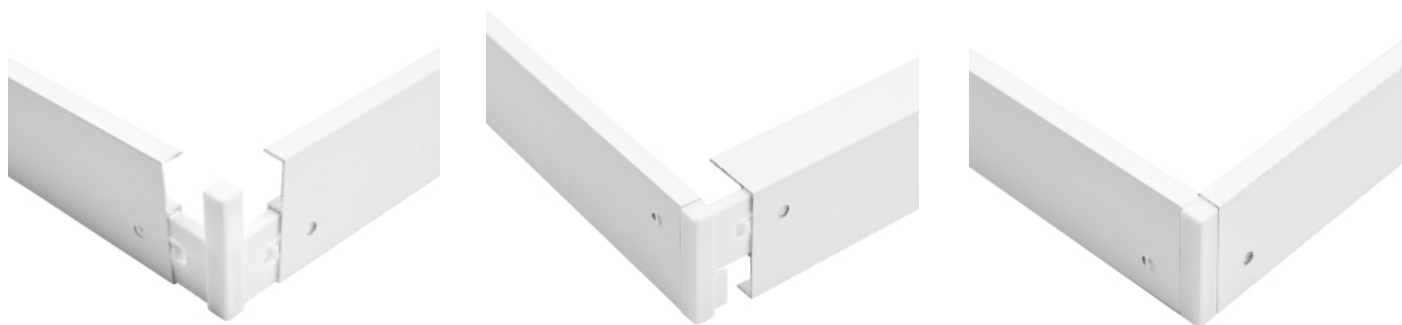

For indoor use.