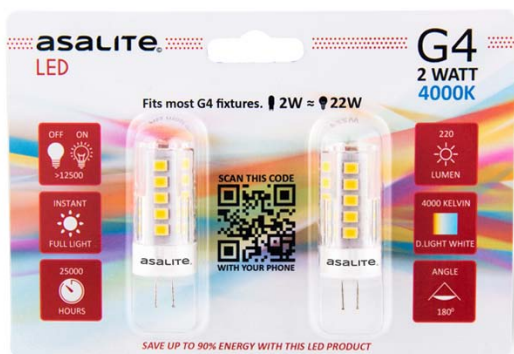

Technical Details

Power	2 W
Socket	G4
Luminosity	220 lumen
Colour temperature	4 000 K
Dimmable	no
IP protection	IP 20
Dimension	16 x 42 mm
Power grid	AC/DC 12 V
Frequency	50/60 Hz
Lifetime	25 000 hours
On/Off Cycles	12 500
Shade colour	clear
Technology	SMD LED
Product form	G4
Product material	metal/plastic
Product colour	clear
Beam angle	320 °
Luminous efficacy	110 lumen/watt
Colour rendering factor (Ra)	>80
Power factor (Pf)	>0,5
Equivalence to conventional lamp power	22 W
Product weight	10 g
Energy class	F
Warranty	2 years