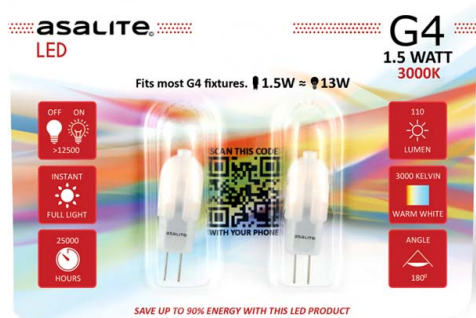

Technikal Details

Power	1.5 W
Socket	G4
Luminosity	110 lumen
Colour temperature	3 000 K
Dimmable	no
IP protection	IP 20
Dimension	12 x 37 mm
Power grid	AC/DC 12 V
Frequency	50/60 Hz
Lifetime	25 000 hours
On/Off Cycles	12 500
Shade colour	opal
Technology	SMD LED
Product form	G4
Product material	metal/plastic
Product colour	white
Beam angle	320 °
Luminous efficacy	73 lumen/watt
Colour rendering factor (Ra)	>80
Power factor (Pf)	>0,5
Equivalence to conventional lamp power	13 W
Product weight	2 g
Energy class	G
Warranty	2 years