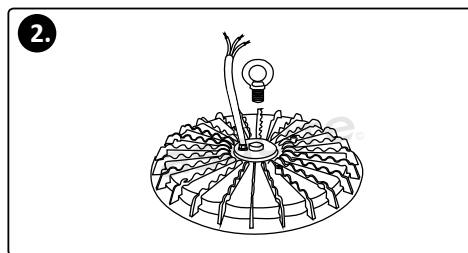

Zaskrutkujte hlavnú skrutku. Zaveďte lampu na strop.