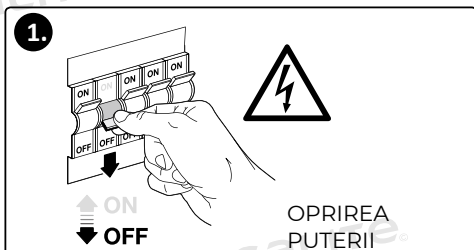

Asalite LED Iluminatul sălii

Codul produsului	Mărimea produsului	Tensiune	Consum	Luminozitate	Temperatura culorii	Garanție (an)	Protecție IP	Luminozitate reglabila	Unghi de iluminare	Cod EAN
ASAL0226	φ235x85mm	AC170-265V 50/60Hz	100W	10000	4500K	2	IP65	NU	120°	5999565664756
ASAL0227	φ285x85mm	AC170-265V 50/60Hz	150W	15000	4500K	2	IP65	NU	120°	5999565664770
ASAL0228	φ315x85mm	AC170-265V 50/60Hz	200W	20000	4500K	2	IP65	NU	120°	5999565664794
ASAL0264	φ271x90mm	AC220-240V 50/60Hz	100W	15000	4500K	3	IP65	NU	90°	5999565665500
ASAL0265	φ310x90mm	AC220-240V 50/60Hz	150W	22500	4500K	3	IP65	NU	90°	5999565665524
ASAL0266	φ380x90mm	AC220-240V 50/60Hz	200W	30000	4500K	3	IP65	NU	90°	5999565665548

INSTALARE

Opriti alimentarea înainte de instalare!