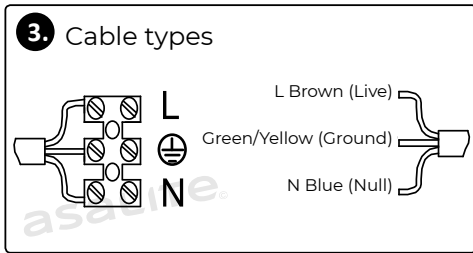

VIGYÁZAT!

A termék nem megfelelő telepítése áramütés veszéllyel járhat!

MI VAN A DOBOZBAN?

- 1x Csarnokvilágító
- 1x Rögzítő kampó
- 1x Használati útmutató

Asalite LED Highbay

Product code	Product size	Network	Power	Lumen	Kelvin	Warranty (year)	IP Protection	Dimmable	Lighting angle	EAN code
ASAL0226	φ235x85mm	AC170-265V 50/60Hz	100W	10000	4500K	2	IP65	NO	120°	5999565664756
ASAL0227	φ285x85mm	AC170-265V 50/60Hz	150W	15000	4500K	2	IP65	NO	120°	5999565664770
ASAL0228	φ315x85mm	AC170-265V 50/60Hz	200W	20000	4500K	2	IP65	NO	120°	5999565664794
ASAL0264	φ271x90mm	AC220-240V 50/60Hz	100W	15000	4500K	3	IP65	NO	90°	5999565665500
ASAL0265	φ310x90mm	AC220-240V 50/60Hz	150W	22500	4500K	3	IP65	NO	90°	5999565665524
ASAL0266	φ380x90mm	AC220-240V 50/60Hz	200W	30000	4500K	3	IP65	NO	90°	5999565665548

INSTALLATION

Turn the power off before installation!

Install the main screw. Hang up the lamp on the ceiling.

Connect the wires.

You can turn on the power!

IMPORTANT SAFETY INSTRUCTIONS!

- Install, check and repair should be done by an electrician!
- If the external flexible cable or cord of this luminaire is damaged, it can only be replaced by a specialist to avoid danger!
- Take out all the packaging before installation!
- Do not exceed the rated voltage range!
- Do not install on unstable wall!
- In case the product works abnormal, cut off the power and contact the seller!
- Always turn off the power before starting installation.
- In some countries, electrical installation work may only be carried out by an authorized electrician.