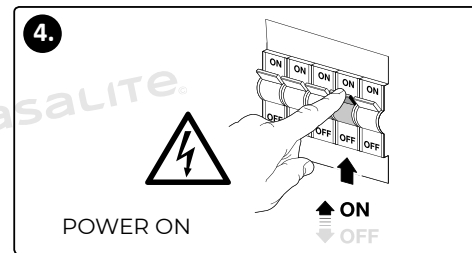

INSTALLATION

Turn the power off before installation!

Install the main screw. Hang up the lamp on the ceiling.

Connect the wires.

You can turn on the power!

IMPORTANT SAFETY INSTRUCTIONS!

- Install, check and repair should be done by an electrician!
- If the external flexible cable or cord of this luminaire is damaged, it can only be replaced by a specialist to avoid danger!
- Take out all the packaging before installation!
- Do not exceed the rated voltage range!
- Do not install on unstable wall!
- In case the product works abnormal, cut off the power and contact the seller!
- Always turn off the power before starting installation.
- In some countries, electrical installation work may only be carried out by an authorized electrician.