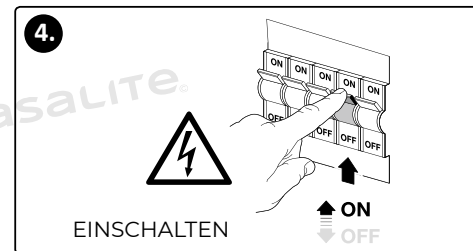

Sie können den Strom einschalten!

WICHTIGE SICHERHEITSAUWEISUNGEN!

- Die Installation, Überprüfung und Reparatur sollte von einem Elektriker durchgeführt werden!
- Wenn das externe flexible Kabel oder die Leitung dieser Leuchte beschädigt ist, darf es nur von einem Fachmann ersetzt werden, um Gefahren zu vermeiden!
- Nehmen Sie vor dem Einbau alle Verpackungen heraus!
- Der Nennspannungsbereich darf nicht überschritten werden!
- Nicht an einer instabilen Wand montieren!
- Sollte das Produkt nicht ordnungsgemäß funktionieren, schalten Sie den Strom ab und kontaktieren Sie den Verkäufer!
- Schalten Sie vor der Installation immer den Strom ab.
- In einigen Ländern dürfen Elektroinstallationsarbeiten nur von einer autorisierten Elektrofachkraft durchgeführt werden.

VORSICHT!

Bei unsachgemäßer Installation des Produkts besteht die Gefahr eines Stromschlags!

WICHTIGE INFORMATIONEN!

- Bewahren Sie den Kaufbeleg für die 2-jährige Garantie auf.
- Wir bieten keine kostenlose Garantie: Falsche Spannungsnutzung und falsche Installation. Selbst reparieren oder modifizieren. Verwendung von falschem Zubehör, Werkzeugen. Transportoder sonstige Unfallschäden.
- Die Lichtquelle dieses Produkts sind nicht austauschbare Leuchtdioden (LED).
- Zerlegen Sie das Produkt nicht, da die Leuchtdioden zu Augenschäden führen können.

WAS IST IN DER SCHACHTEL?

- 1x Hallenleuchte
- 1x Befestigungshaken
- 1x Anweisungen für den Gebrauch

Für den Innen- und Außeneinsatz.