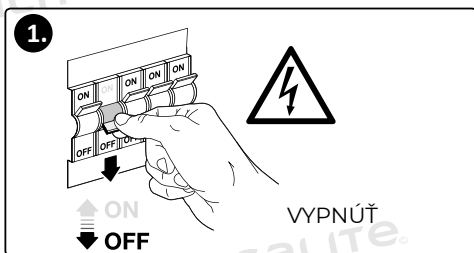

Asalite LED Osvetlenie haly

Kód produktu	Veľkosť produktu	Napätie	Výkon	Lúmenov	Teplota farby	Záruka (rok)	IP Ochrana	Nastaviteľný jas	Uhol osvetlenia	Kód EAN
ASAL0226	φ235x85mm	AC170-265V 50/60Hz	100W	10000	4500K	2	IP65	NIE	120°	5999565664756
ASAL0227	φ285x85mm	AC170-265V 50/60Hz	150W	15000	4500K	2	IP65	NIE	120°	5999565664770
ASAL0228	φ315x85mm	AC170-265V 50/60Hz	200W	20000	4500K	2	IP65	NIE	120°	5999565664794
ASAL0264	φ271x90mm	AC220-240V 50/60Hz	100W	15000	4500K	3	IP65	NIE	90°	5999565665500
ASAL0265	φ310x90mm	AC220-240V 50/60Hz	150W	22500	4500K	3	IP65	NIE	90°	5999565665524
ASAL0266	φ380x90mm	AC220-240V 50/60Hz	200W	30000	4500K	3	IP65	NIE	90°	5999565665548

INŠTALÁCIA

Pred začatím inštalácie odpojte napájanie!